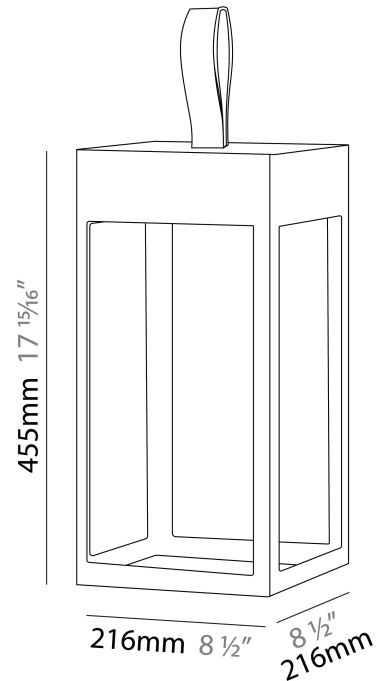

PROJECT _____
TYPE _____
SPECIFIER _____
QUANTITY _____
DATE _____

ETEREA 2.0 PORTABLE

E9B268-

base number _____
Finish _____
Options _____

1. To build a product code in our configurator select the specify button on the base model # product page
2. To build a manual product code on this datasheet choose from the options listed below in blue font and add the suffix to the base model #

GENERAL

Series: Eterea 2.0
Brand: Platek
Division: Exterior
Mounting Type: Portable
Mounting Location: Table
Subcategory: Battery Operated

PHYSICAL

Shape: Rectangle
Length (mm): 216
Length (in): 8 ½
Width (mm): 216
Width (in): 8 ½
Height (mm): 455
Height (in): 17 15/16
Light Distribution: Direct
Weight (kg): 2.80
Weight (lbs): 6.17
Screws: No visible screws
Diffuser: Frosted Methacrylate
Fixture Finish: [ANT](#) / [BLK](#) / [BRZ](#) / [COR](#) / [RSB](#) / [WHI](#)
Fixture Material: Stainless Steel
Cable Details: Supplied with one Micro USB power supply cable 1.2m in length
Upon Request: Bolt Down

ELECTRICAL

Lamp Type: LED
Input Wattage (W): 4.5
Total Output Wattage (W): 4.5
Dimming: Non-Dimmable
Input Voltage (V): 120

LED

Number of LEDs: 1
Color Temperature (°K): 3000
Max. Delivered Lumen (lm): 275
Nominal Lumen (lm): 450
CRI: >90 CRI
Lamp Life (hrs): 60000

OPTICAL

Optic°: 100

RATINGS AND CERTIFICATIONS

Certified By: Certified for North American Standards
IP rating: IP65
IK Rating: IK07
Bug Rating: B0 U0 G0
Upon Request: Higher Maximum Ambient Temperature